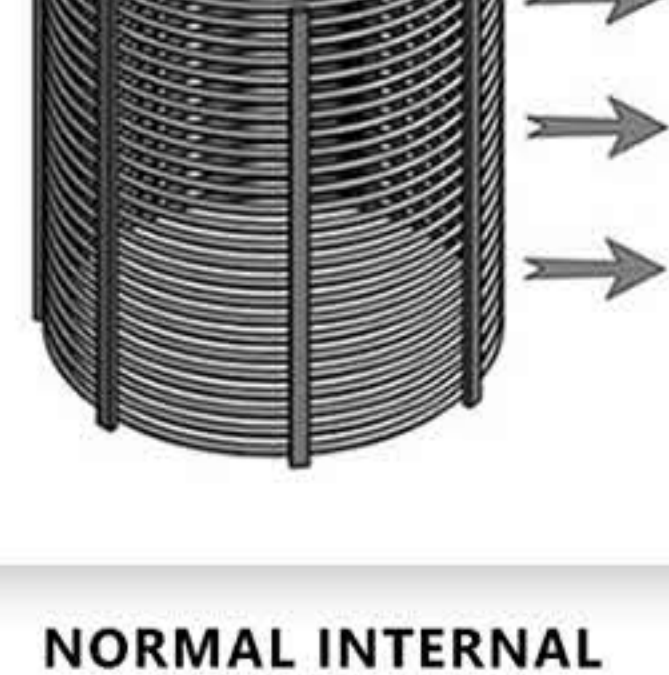

WEDGE-SHAPED WIRE

FILTER FOR PARTICLES MORE THAN 20 MICRONS IN THE LIQUID

20 MICRON FILTRATION

EASY CLEANED

LOW MAINTENANCE

HIGH TEMPERATURE RESISTANCE

1 APPLICATION

THE WEDGE WIRE CANDLE FILTERS CAN BE USED AS PRE-COATED CANDLES WEDGE WIRE SCREEN

SPECIFICATIONS

PRODUCT PARAMETERS

WEDGE WIRE SCREEN FILTER PRODUCTS ARE CYLINDERS WITH SLOT OPENINGS, INCLUDING WIRES THAT GO RADially ON THE OUTER SURFACE OF THE SCREEN. THE WIRES CAN, ALTERNATIVELY, BE PLACED AXIALLY INSIDE THE CYLINDER. AS A TRUSTED WEDGE WIRE SCREEN SUPPLIER, ALL SINFT WEDGE WIRE FILTERS ARE DURABLY MADE WITH STAINLESS STEEL.

WEDGE-SHAPED WIRE

SPECIFICATIONS

THE TOP INDUSTRIAL USES INCLUDE:
 1. FILTERING OIL OR OTHER VISCOUS PRODUCTS.
 2. SEPARATING SOLIDS FROM DIRT IN MINERAL MINING AND PROCESSING.
 3. REMOVING SOLIDS FROM WASTE WATER.
 FILTERING FOODS THAT REQUIRE A HIGH LEVEL OF PURITY, SUCH AS SOUPS, CHOCOLATE, AND COLD-PRESSED JUICES.
 REMOVING SOLIDS FROM BREWING PRODUCTS, SUCH AS BOTTLED TEAS AND MICRO BREW BEERS (BOTH ALCOHOLIC AND NON-ALCOHOLIC).
 SEPARATING ANIMAL FEED BEFORE DISTRIBUTING IT TO LIVESTOCK.
 SEPARATING MANURE IN THE FERTILIZER INDUSTRY.

PRODUCT DETAILS

SKETCH MAP OF PRODUCT

INVERSE EXTERNAL AXIAL WIRE

INVERSE EXTERNAL RADIAL WIRE

NORMAL EXTERNAL AXIAL WIRE

NORMAL EXTERNAL RADIAL WIRE

NORMAL INTERNAL AXIAL WIRE

NORMAL INTERNAL RADIAL WIRE