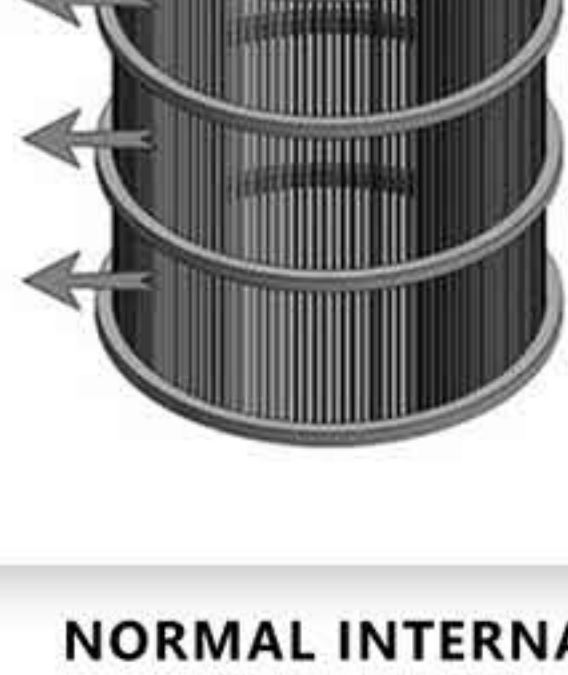

WEDGE-SHAPED WIRE

FILTER FOR PARTICLES MORE THAN 20 MICRONS IN THE LIQUID

20 MICRON FILTRATION

EASY CLEANED

LOW MAINTENANCE

HIGH TEMPERATURE RESISTANCE

1 APPLICATION

THE WEDGE WIRE CANDLE FILTERS CAN BE USED AS PRE-COATED CANDLES WEDGE WIRE SCREEN

SPECIFICATIONS

PRODUCT PARAMETERS

WEDGE WIRE SCREEN FILTER PRODUCTS ARE CYLINDERS WITH SLOT OPENINGS, INCLUDING WIRES THAT GO RADially ON THE OUTER SURFACE OF THE SCREEN. THE WIRES CAN, ALTERNATIVELY, BE PLACED AXIALLY INSIDE THE CYLINDER. AS A TRUSTED WEDGE WIRE SCREEN SUPPLIER, ALL SINFT WEDGE WIRE FILTERS ARE DURABLY MADE WITH STAINLESS STEEL.

WEDGE-SHAPED WIRE

SPECIFICATIONS

THE TOP INDUSTRIAL USES INCLUDE:
 1. FILTERING OIL OR OTHER VISCOUS PRODUCTS.
 2. SEPARATING SOLIDS FROM DIRT IN MINERAL MINING AND PROCESSING.
 3. REMOVING SOLIDS FROM WASTE WATER.
 FILTERING FOODS THAT REQUIRE A HIGH LEVEL OF PURITY, SUCH AS SOUPS, CHOCOLATE, AND COLD-PRESSED JUICES.
 REMOVING SOLIDS FROM BREWING PRODUCTS, SUCH AS BOTTLED TEAS AND MICRO BREW BEERS (BOTH ALCOHOLIC AND NON-ALCOHOLIC).
 SEPARATING ANIMAL FEED BEFORE DISTRIBUTING IT TO LIVESTOCK.
 SEPARATING MANURE IN THE FERTILIZER INDUSTRY.

PRODUCT DETAILS

SKETCH MAP OF PRODUCT

INVERSE EXTERNAL AXIAL WIRE

INVERSE EXTERNAL RADIAL WIRE

NORMAL EXTERNAL AXIAL WIRE

NORMAL EXTERNAL RADIAL WIRE

NORMAL INTERNAL AXIAL WIRE

NORMAL INTERNAL RADIAL WIRE