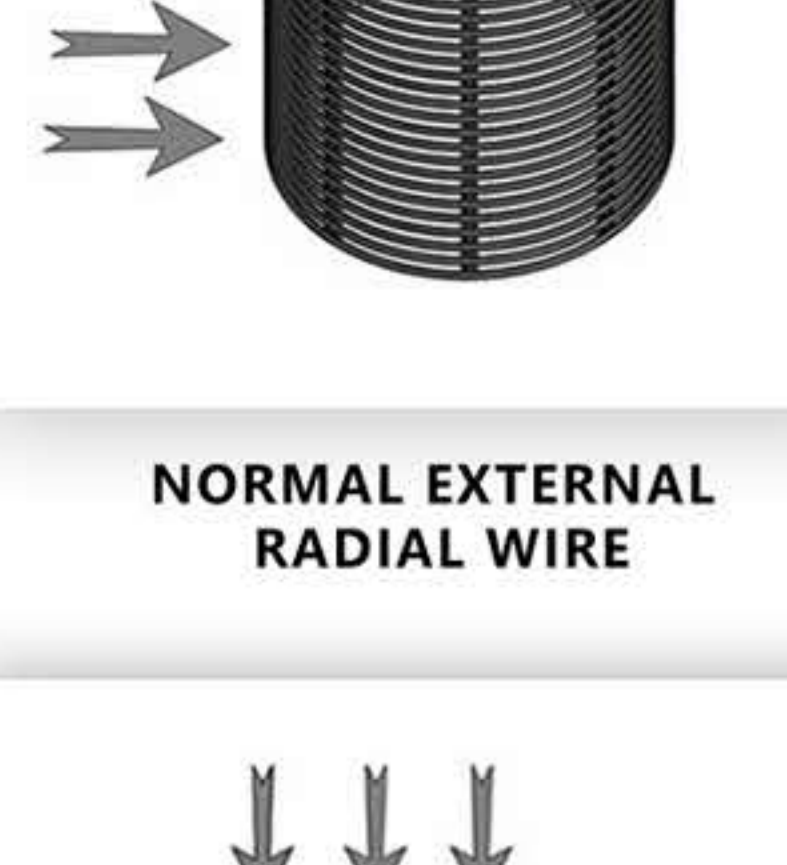

WEDGE-SHAPED WIRE

FILTER FOR PARTICLES MORE THAN 20 MICRONS IN THE LIQUID

20 MICRON FILTRATION

EASY CLEANED

LOW MAINTENANCE

HIGH TEMPERATURE RESISTANCE

1 APPLICATION

THE WEDGE WIRE CANDLE FILTERS CAN BE USED AS PRE-COATED CANDLES WEDGE WIRE SCREEN

SPECIFICATIONS

PRODUCT PARAMETERS

WEDGE WIRE SCREEN FILTER PRODUCTS ARE CYLINDERS WITH SLOT OPENINGS, INCLUDING WIRES THAT GO RADially ON THE OUTER SURFACE OF THE SCREEN. THE WIRES CAN, ALTERNATIVELY, BE PLACED AXIALLY INSIDE THE CYLINDER. AS A TRUSTED WEDGE WIRE SCREEN SUPPLIER, ALL SINFT WEDGE WIRE FILTERS ARE DURABLY MADE WITH STAINLESS STEEL.

WEDGE-SHAPED WIRE

SPECIFICATIONS

THE TOP INDUSTRIAL USES INCLUDE:
 1. FILTERING OIL OR OTHER VISCOUS PRODUCTS.
 2. SEPARATING SOLIDS FROM DIRT IN MINERAL MINING AND PROCESSING.
 3. REMOVING SOLIDS FROM WASTE WATER.
 FILTERING FOODS THAT REQUIRE A HIGH LEVEL OF PURITY, SUCH AS SOUPS, CHOCOLATE, AND COLD-PRESSED JUICES.
 REMOVING SOLIDS FROM BREWING PRODUCTS, SUCH AS BOTTLED TEAS AND MICRO BREW BEERS (BOTH ALCOHOLIC AND NON-ALCOHOLIC).
 SEPARATING ANIMAL FEED BEFORE DISTRIBUTING IT TO LIVESTOCK.
 SEPARATING MANURE IN THE FERTILIZER INDUSTRY.

PRODUCT DETAILS

SKETCH MAP OF PRODUCT

INVERSE EXTERNAL AXIAL WIRE

INVERSE EXTERNAL RADIAL WIRE

NORMAL EXTERNAL AXIAL WIRE

NORMAL EXTERNAL RADIAL WIRE

NORMAL INTERNAL AXIAL WIRE

NORMAL INTERNAL RADIAL WIRE